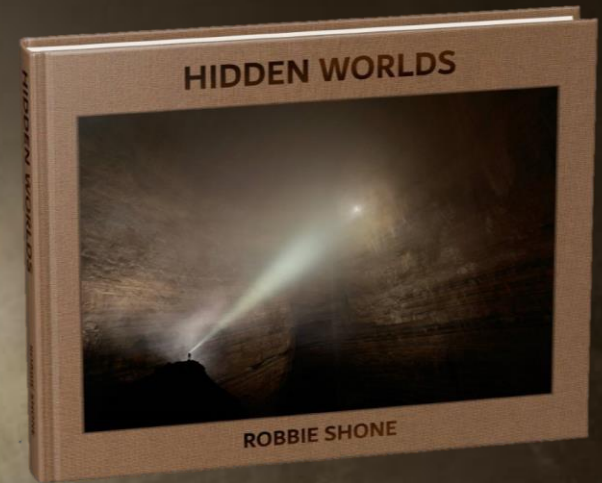

# HIDDEN WORLDS

By **ROBBIE SHONE**

Showcasing over 20 years of cave photography, beginning in Derbyshire, UK, to the largest, deepest, and prettiest of underground places all around the world

Published by a small, independent, UK company, Kozu Books brings to you a high-quality, 200 page, 300mm x 240mm case-bound, thread-sewn book featuring a clothbound cover with a hand tipped-in image and letter foiling.